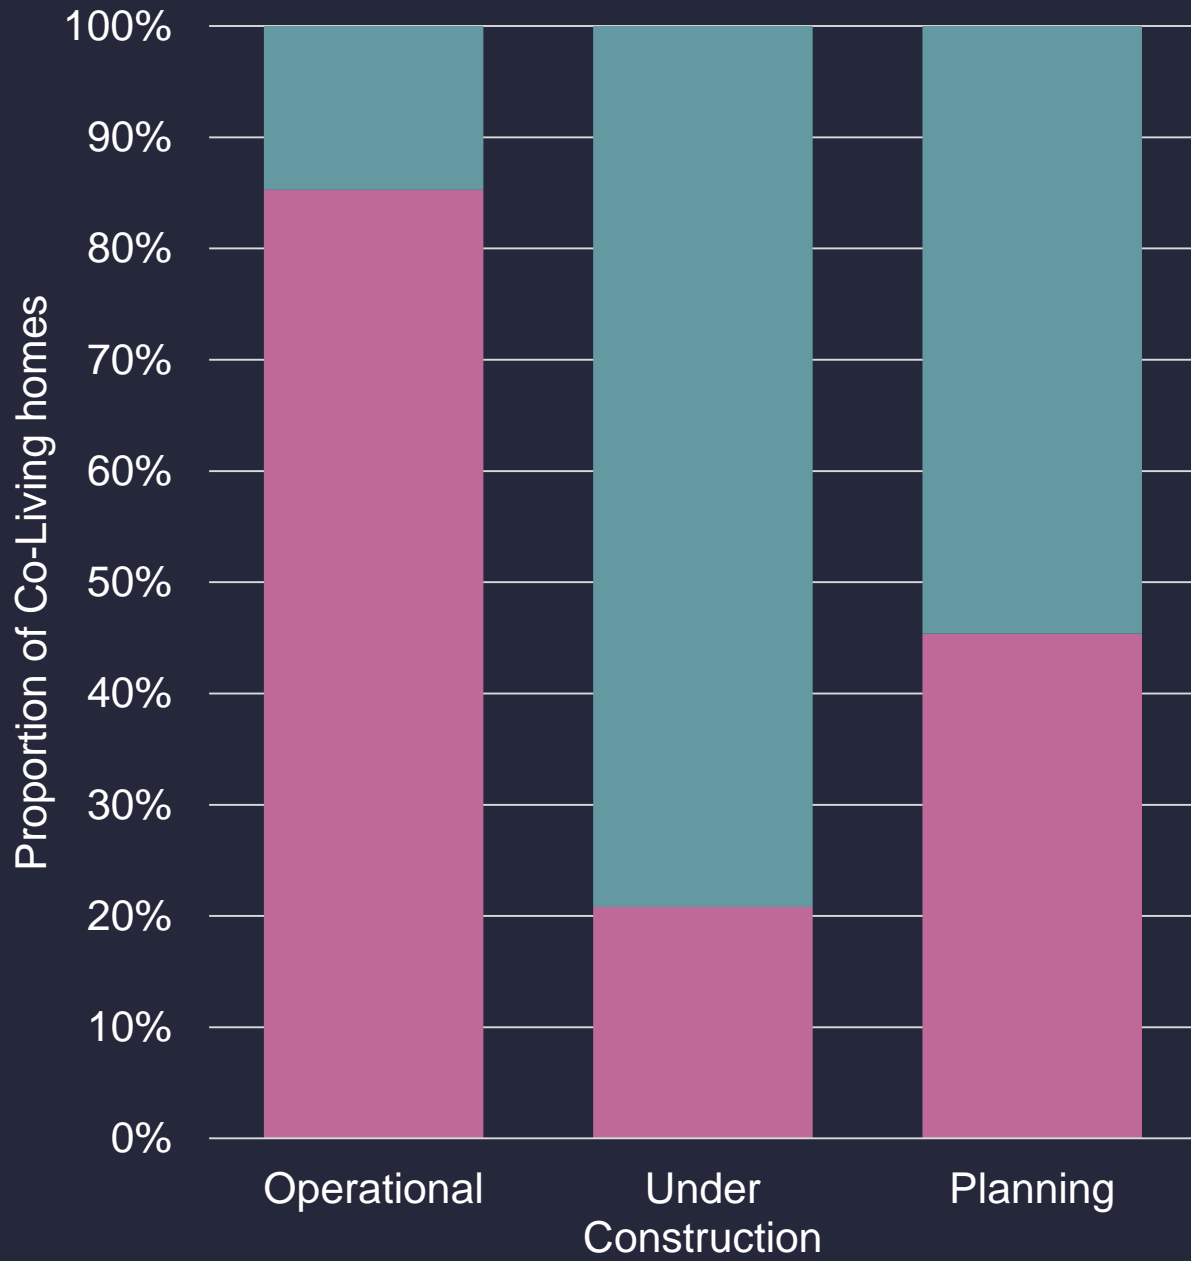

Co-Living – What Does The Future Hold?

Richard Valentine-Selsey, Savills Residential Research

27th October 2021

London Regions

Source: Savills

A hand is shown holding a black rubber stamp over a document. The document features architectural drawings and the text "PLANNING DENIED" in large, bold letters. The stamp is positioned to stamp over the word "DENIED".

PLANNING
DENIED

THE LONDON PLAN

THE SPATIAL DEVELOPMENT
STRATEGY FOR GREATER LONDON

MARCH 2021

A close-up photograph of a silver Rolls-Royce hood ornament, featuring the Spirit of Ecstasy, mounted on a dark, polished car hood. The background is blurred, showing lights and the car's body.

Aspirational

A stylized illustration on a teal background. A large, tan-colored hand holds a small, dark teal house. Inside the house, a man and a woman are sitting on a brown sofa, talking. A window shows a blue sky with white clouds. A large green banknote is being held by the hand, partially overlapping the house.