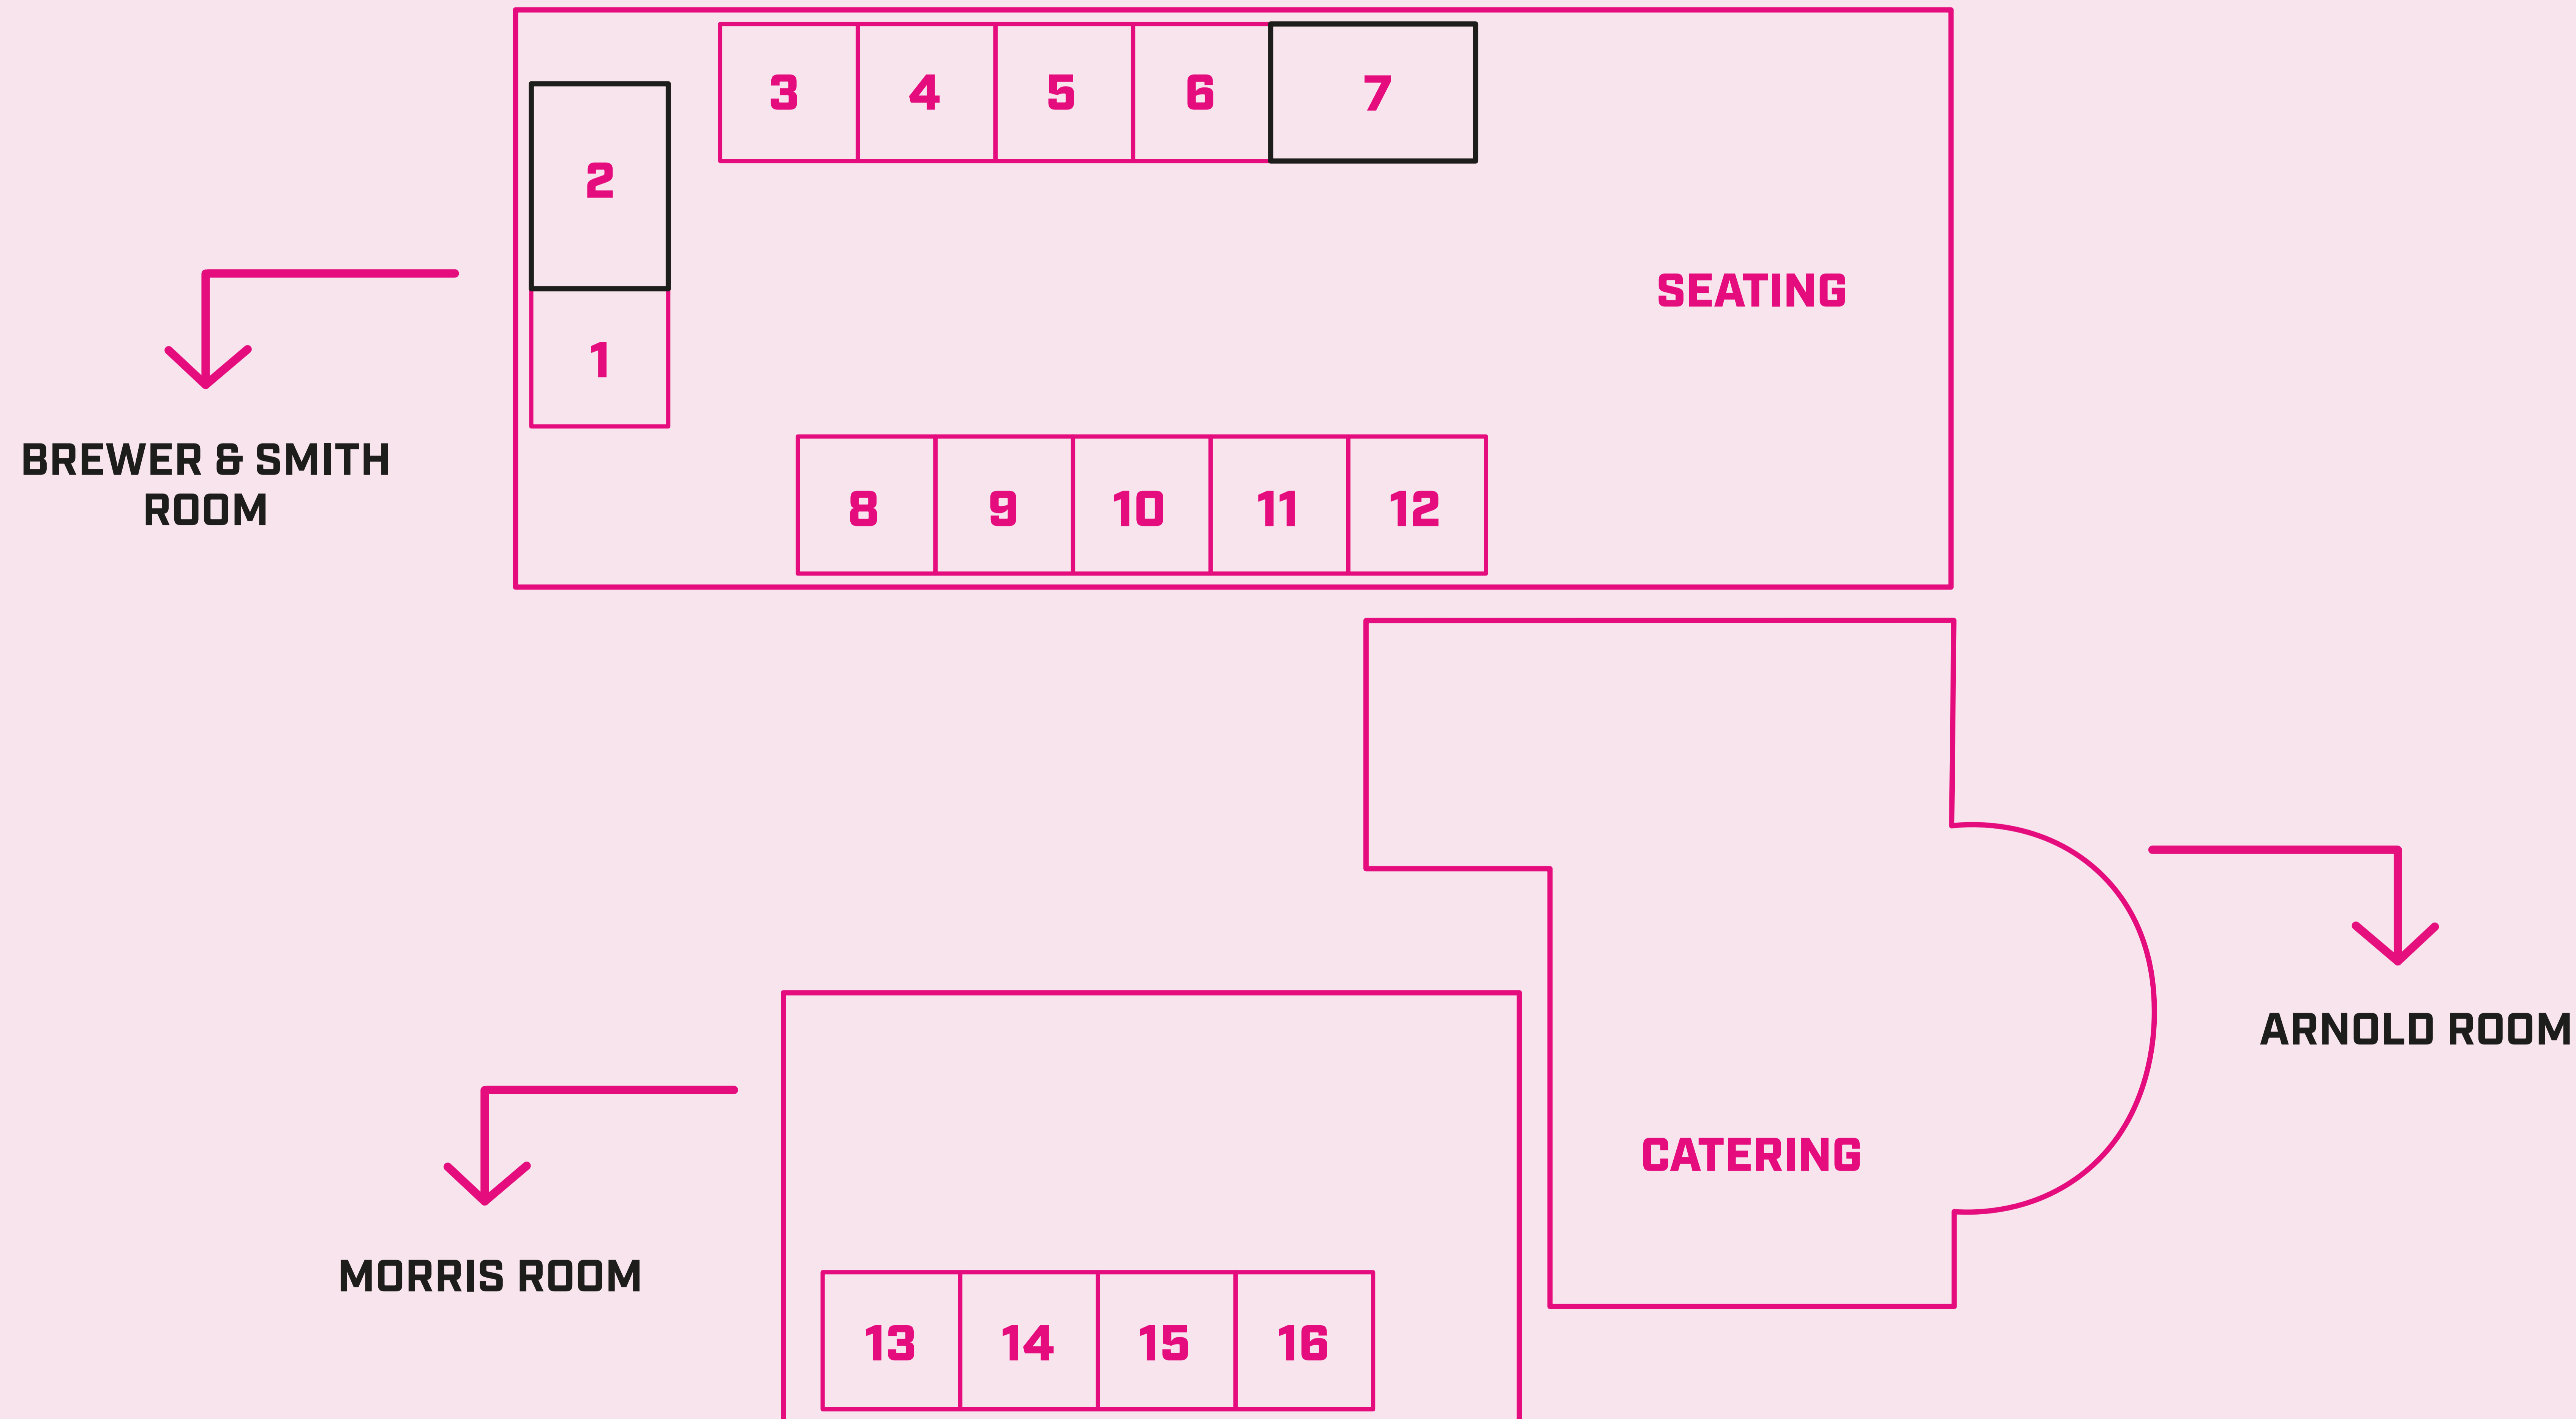

18-19 SEPTEMBER 2024

Mary Ward House, Bloomsbury, LONDON

EXHIBITION STANDS

BREWER & SMITH ROOM

- 2m X 2m = 10
- 3m X 2m = 2

MORRIS ROOM

- 2m X 2m = 4

#UrbanLivingFestival
Urbanlivingfestival.com